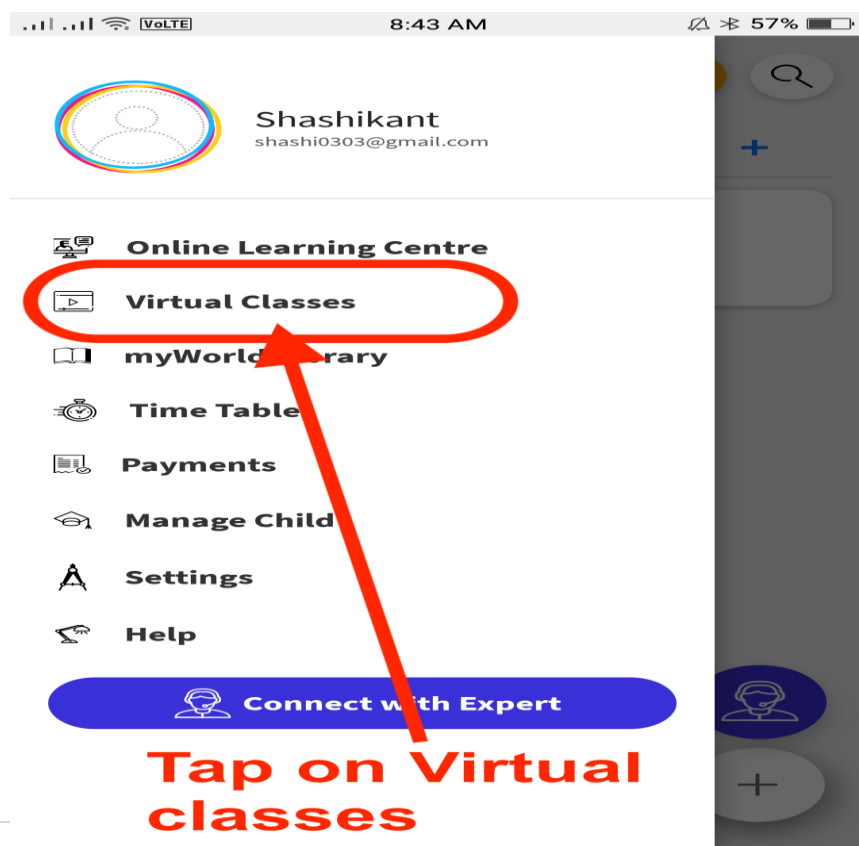

**Please see How to join Virtual Classes on SnapWorks App.
For Mobile Users (By Using SnapWorks App)**