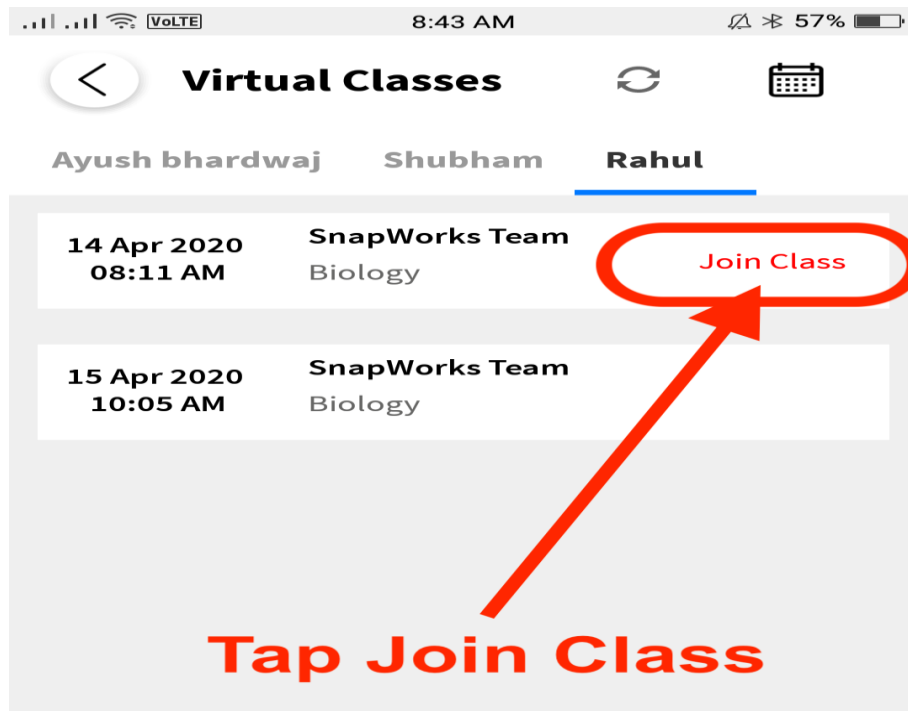

For PC (i.e. Laptop/Desktop) Users
(By Using Web Browser)

In address bar type web.snapworks.me