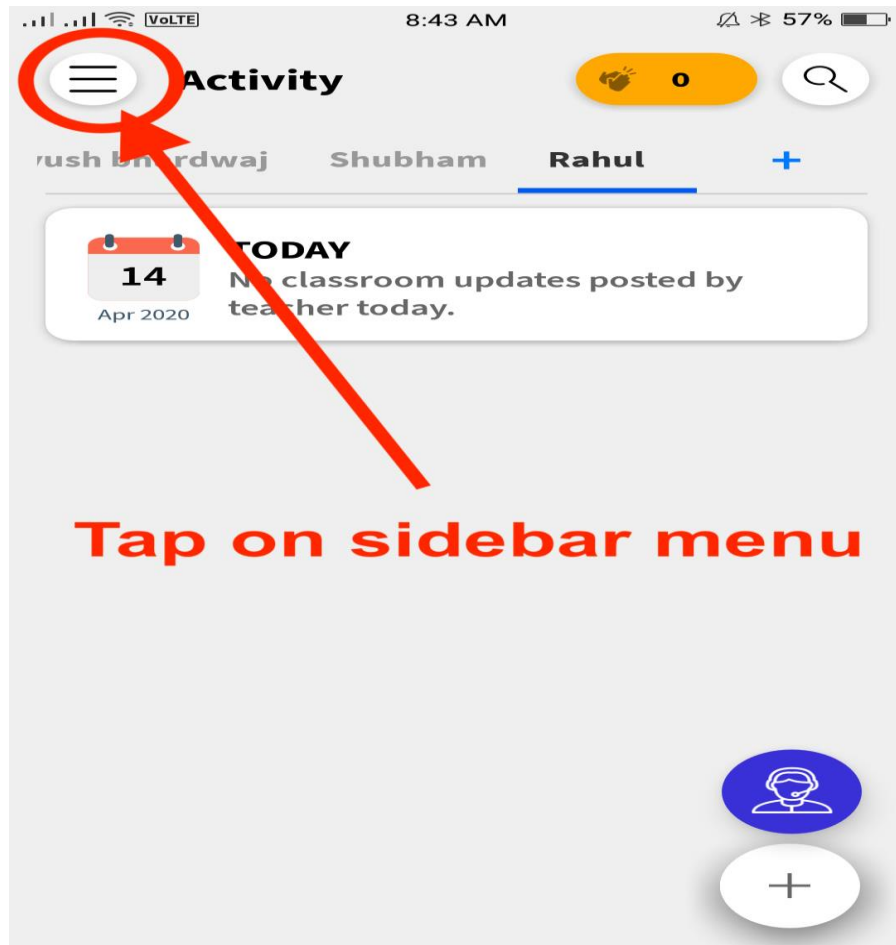

**Please see How to join Virtual Classes on SnapWorks App.
For Mobile Users (By Using SnapWorks App)**